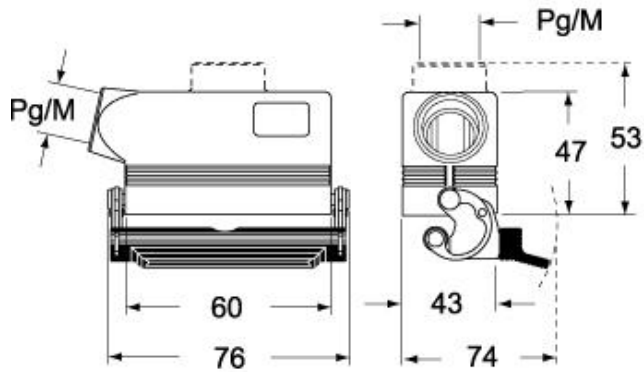

Part number

MAV 06 L25

Catalogue drawings

CHO LX CHV LX - MHO LX MHV LX